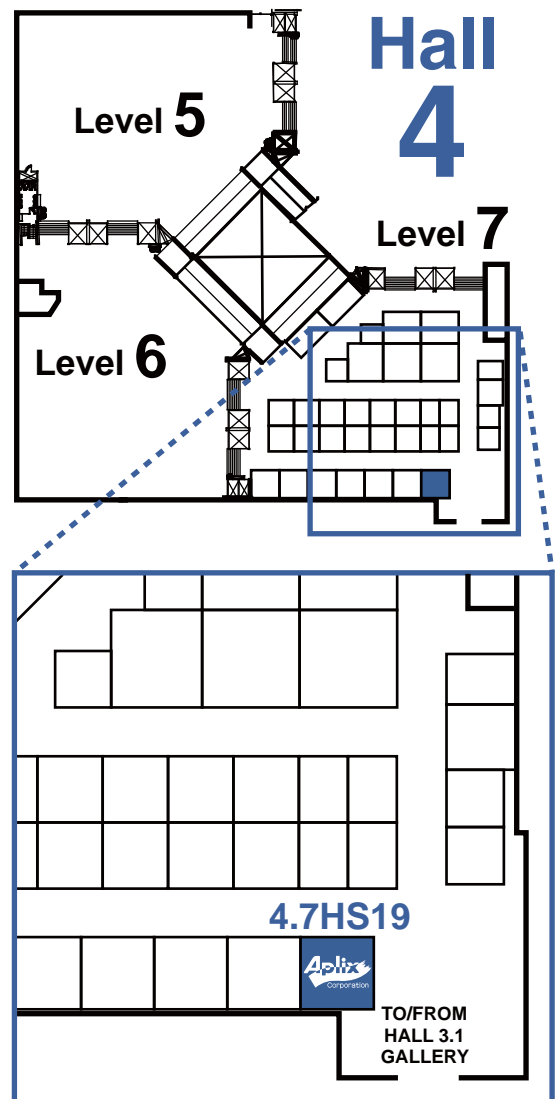

LOCATION MAPS

Aplix Corporation

Booth: Hall 2, 2A120

Hospitality Suite:
 Hall 4, Level 7
 Stand No.4.7HS19

Booth location in Hall 2

Hospitality suite location in Hall 4